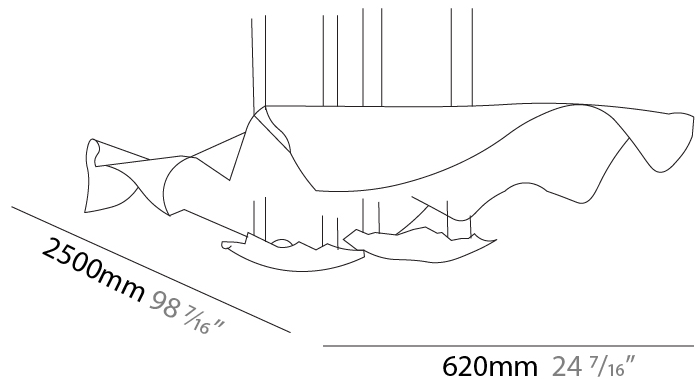

D131071-

base number _____
Finish Options _____

1. To build a product code in our configurator select the specify button on the base model # product page
2. To build a manual product code on this datasheet choose from the options listed below in blue font and add the suffix to the base model #

GENERAL

Series: Crash
Brand: Knikerboker
Division: Design
Mounting Type: Suspension
Mounting Location: Ceiling
Subcategory: Pendant

PHYSICAL

Shape: Curves
Length (mm): 2500
Length (in): 98 7/16
Width (mm): 620
Width (in): 24 7/16
Max. Overall Height (mm): 2000
Max. Overall Height (in): 78 3/4
Light Distribution: Indirect
Fixture Finish: BFM / BRL / BRW / CLF / CLM / CLW / GLF / GLM / GLW / MBK / SLF / SLM / SLW / WHI
Fixture Material: Metal
Cable Details: 4 Steel Cable 2000mm / 78 3/4" - Silicon Cable 2000mm / 78 3/4"

ELECTRICAL

Lamp Type: LED
Input Wattage (W): 42
Total Output Wattage (W): 40
Dimming: Tri-Mode (Non-Dimming and Phase Dimming (120Vac only) and 0-10V Dimming)
Driver Included: Yes
Driver Location: Integrated
Driver Type: Constant Current - Universal
Driver Class: Class 2
Input Voltage (V): 120 - 277
Constant Current (MA): 250
Upon Request: 0-10Vdc dimming / Phase dimming @120Vac / 277Vac

LED

Number of LEDs: 4
Color Temperature (°K): 3000
Max. Delivered Lumen (lm): 4400
CRI: >85 CRI
Lamp Life (hrs): 50000

OPTICAL

RATINGS AND CERTIFICATIONS

Certified By: Certified for North American Standards
IP rating: IP20