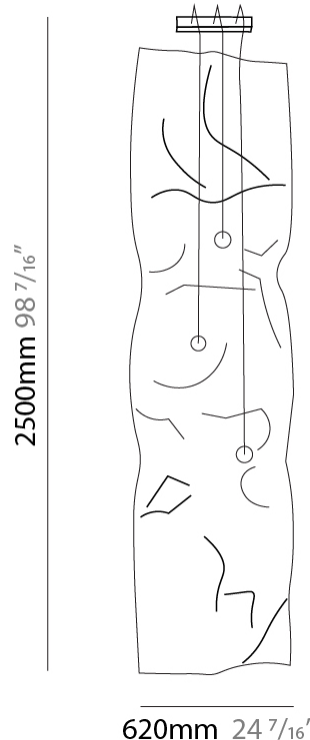

PROJECT	
TYPE	
SPECIFIER	
QUANTITY	
DATE	

CRASH SURFACE

D133006-

base number   Finish
Options

1. To build a product code in our configurator select the specify button on the base model # product page
2. To build a manual product code on this datasheet choose from the options listed below in blue font and add the suffix to the base model #

GENERAL

Series: Crash
Brand: Knikerboker
Division: Design
Mounting Type: Surface
Mounting Location: Wall
Subcategory: Ambient

PHYSICAL

Shape: Abstract
Length (mm): 2500
Length (in): 98 7/16
Height (mm): 2500
Height (in): 98 7/16
Extension (mm): 260
Extension (in): 10 1/4
Light Distribution: Direct / Indirect
Fixture Finish: [TWH](#) / [MBK](#) / [SLF](#) / [GLF](#) / [CLF](#) / [BLF](#)
Fixture Material: Metal

ELECTRICAL

Lamp Type: LED
Input Wattage (W): 31.5
Total Output Wattage (W): 30
Dimming: Tri-Mode (Non-Dimming and Phase Dimming (120Vac only) and 0-10V Dimming)
Driver Included: Yes
Driver Location: Integrated
Driver Type: Constant Current - Universal
Driver Class: Class 2
Input Voltage (V): 120 - 277
Constant Current (MA): 250
Upon Request: 0-10Vdc dimming / Phase dimming @120Vac / 277Vac

LED

Number of LEDs: 3
Color Temperature (°K): 3000
Max. Delivered Lumen (lm): 540
CRI: >85 CRI
Lamp Life (hrs): 50000

OPTICAL

RATINGS AND CERTIFICATIONS

Certified By: Certified for North American Standards
IP rating: IP20