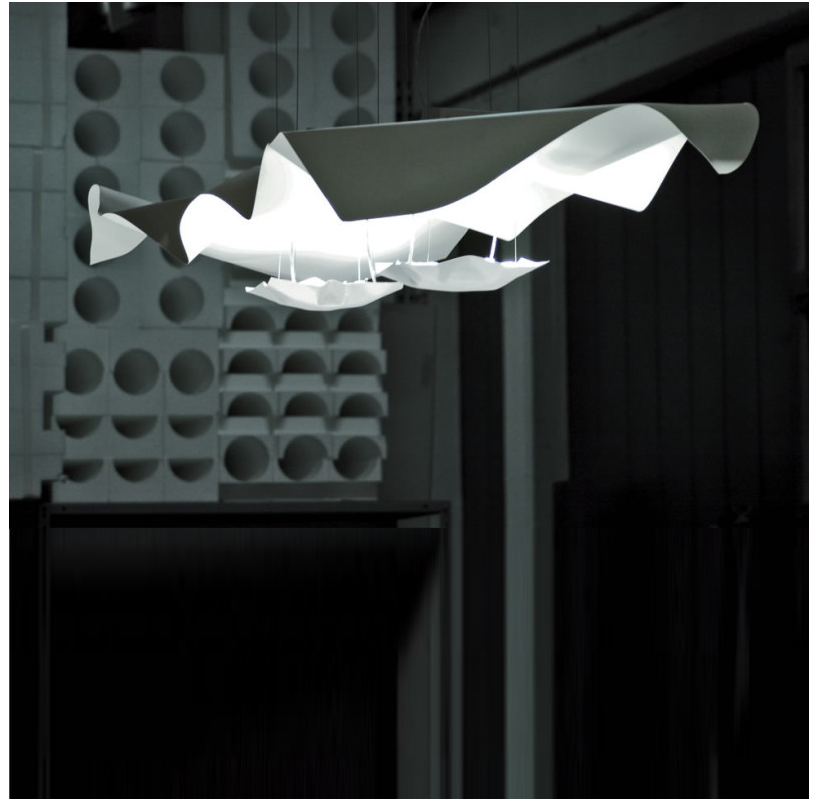

D131071-

base number _____
Finish Options _____

1. To build a product code in our configurator select the specify button on the base model # product page
2. To build a manual product code on this datasheet choose from the options listed below in blue font and add the suffix to the base model #

GENERAL

Series: Crash
Brand: Knikerboker
Division: Design
Mounting Type: Suspension
Mounting Location: Ceiling
Subcategory: Pendant

PHYSICAL

Shape: Curves
Length (mm): 2500
Length (in): 98 7/16
Width (mm): 620
Width (in): 24 7/16
Max. Overall Height (mm): 2000
Max. Overall Height (in): 78 3/4
Light Distribution: Indirect
Fixture Finish: BFM / BRL / BRW / CLF / CLM / CLW / GLF / GLM / GLW / MBK / SLF / SLM / SLW / WHI
Fixture Material: Metal
Cable Details: 4 Steel Cable 2000mm / 78 3/4" - Silicon Cable 2000mm / 78 3/4"

ELECTRICAL

Lamp Type: LED
Input Wattage (W): 42
Total Output Wattage (W): 40
Dimming: Tri-Mode (Non-Dimming and Phase Dimming (120Vac only) and 0-10V Dimming)
Driver Included: Yes
Driver Location: Integrated
Driver Type: Constant Current - Universal
Driver Class: Class 2
Input Voltage (V): 120 - 277
Constant Current (MA): 250
Upon Request: 0-10Vdc dimming / Phase dimming @120Vac / 277Vac

LED

Number of LEDs: 4
Color Temperature (°K): 3000
Max. Delivered Lumen (lm): 4400
CRI: >85 CRI
Lamp Life (hrs): 50000

OPTICAL

RATINGS AND CERTIFICATIONS

Certified By: Certified for North American Standards
IP rating: IP20